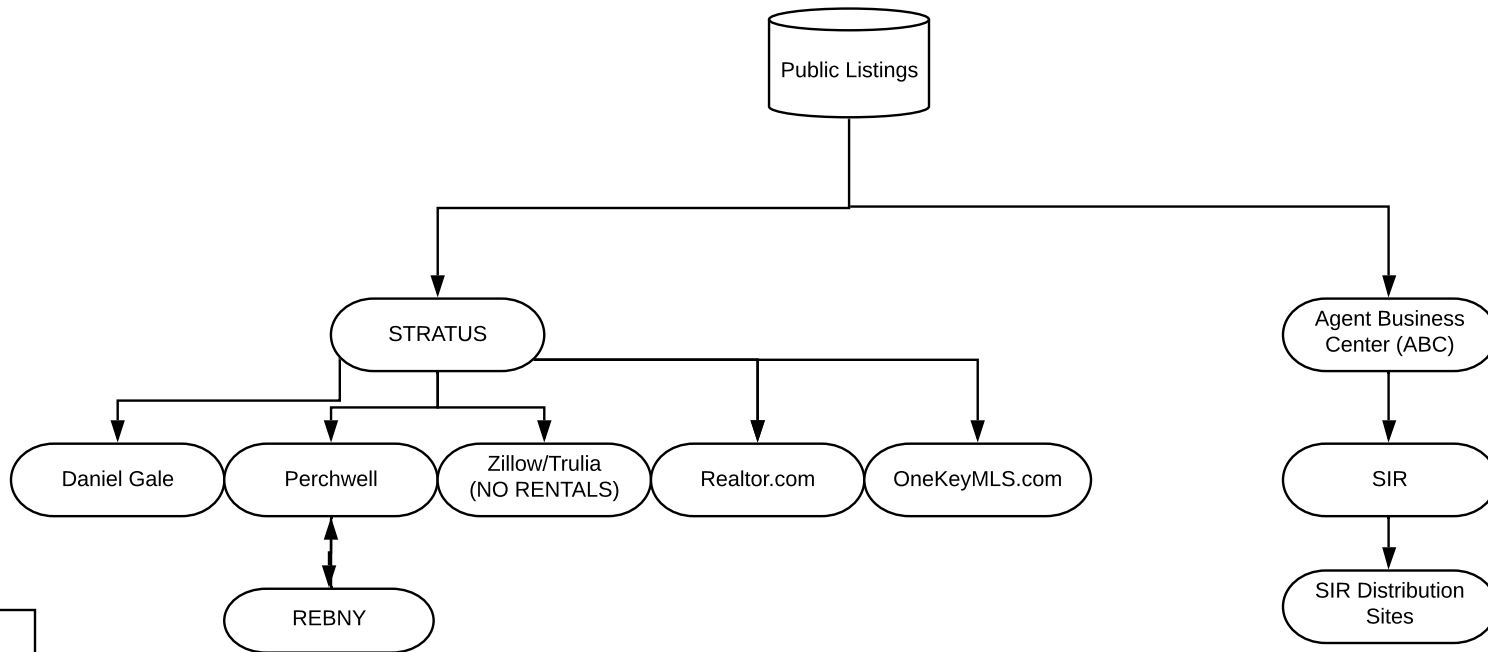

DGSIR ONLINE LISTING DISTRIBUTION FLOW CHART

Notes:

- Private Listings **DO NOT** feed to ANY Websites
- UC Listings **WILL NOT** display on SIR.com until status has been updated and commission breakdown has been added and validated from AccountTech.

•**STREETEASY** LISTINGS ARE MANUALLY ADDED BY AGENT (certain Queens Zip Codes have to be added to StreetEasy and then will feed to Zillow)

•**ZILLOW/TRULIA** Rental listings **DO NOT** feed to zillow and trulia automatically from MLS. Manually add Rental to your Zillow Profile Agent Hub to have it appear. Fee involved

•**SIR DISTRIBUTION WEBSITES:** View All Sites SIR Feeds from via ACCESS

Log on to Access.SIR.com-->Marketing-->Advertising--> Property Syndication